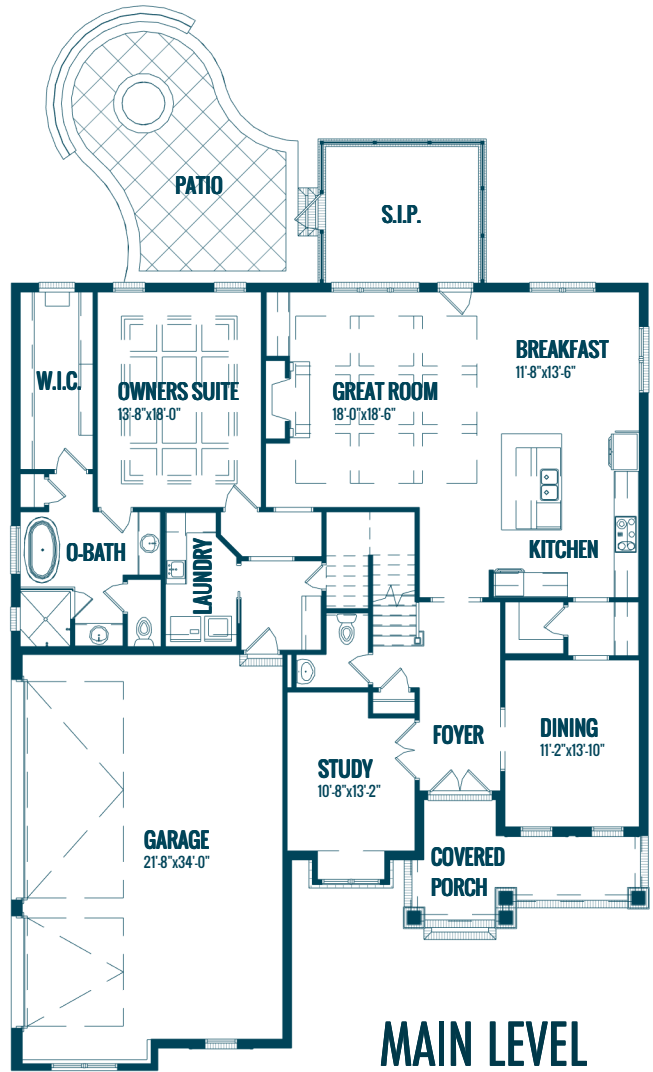

10/10/2017 4:20:42 PM

**LOT 56 KNIGHTS
LANDING**

3411 HEALY DRIVE, SUITE A, WINSTON-SALEM, NC 27103
4330 SOUTHPORT SUPPLY ROAD, SUITE 101, SOUTHPORT, NC 28461

336.659.8211
910.363.1620

ISENHOURHOMES.COM