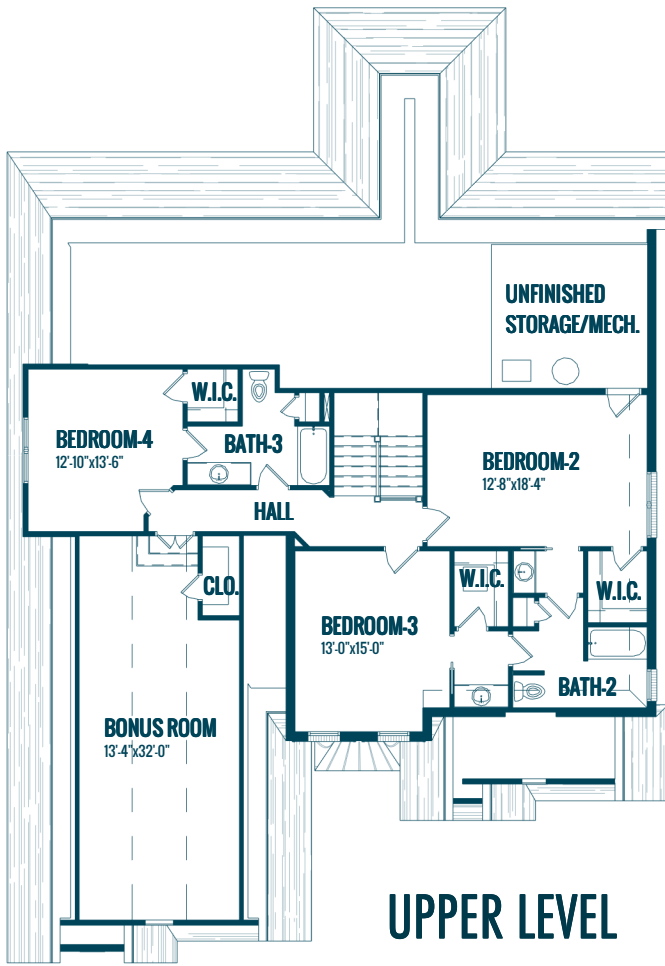

10/10/2017 4:20:42 PM

**LOT 56 KNIGHTS
LANDING**

3411 HEALY DRIVE, SUITE A, WINSTON-SALEM, NC 27103
4330 SOUTHPORT SUPPLY ROAD, SUITE 101, SOUTHPORT, NC 28461

336.659.8211
910.363.1620

ISENHOURHOMES.COM